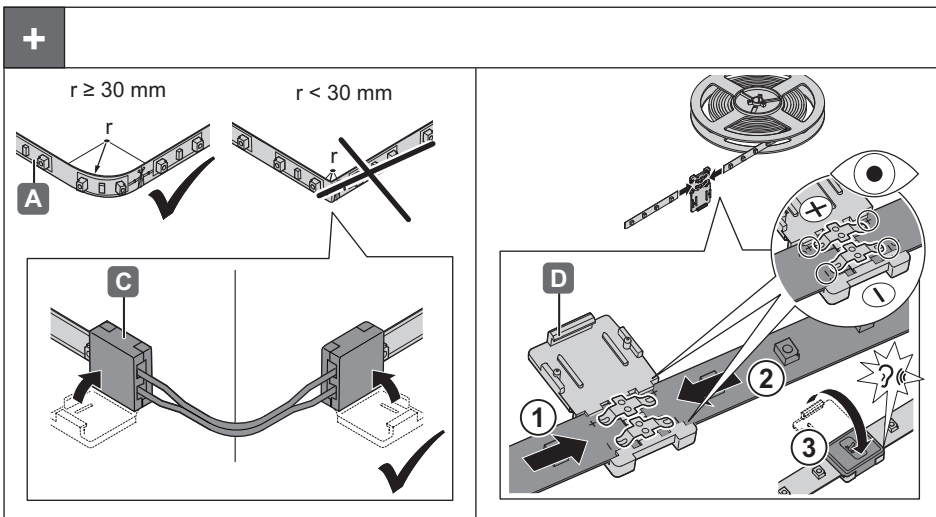

LED 2015

833.73.403	833.73.420
833.73.404	833.73.430
833.73.411	833.73.461

12V System	K	W	T _A			
833.73.461	2700 K	7.1W/m	-20 °C – +35 °C -4 °F – +95 °F	5000 x 10 x 2.4	≥ 5010 x 20 x 12.4	833.74.900
833.73.403	3200 K					833.74.901
833.73.404	4000 K					833.74.913
833.73.411	6500 K					833.74.914
833.73.420	blue					833.74.917
833.73.430	red					833.74.918

732.28.216

12 V / 15 W	X ≤ 2 m
12 V / 20 W	X ≤ 2.6 m
12 V / 30 W	X ≤ 3.9 m
12 V / 60 W	X ≤ 3.9 m

HDE 06/2014

732.26.216

HDE 06/2014