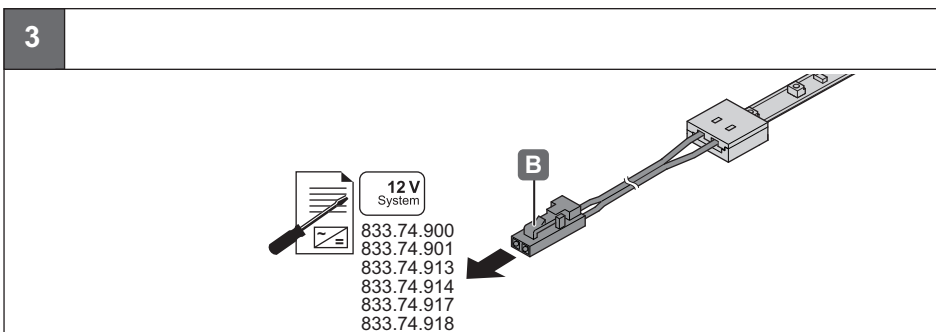

732.26.216