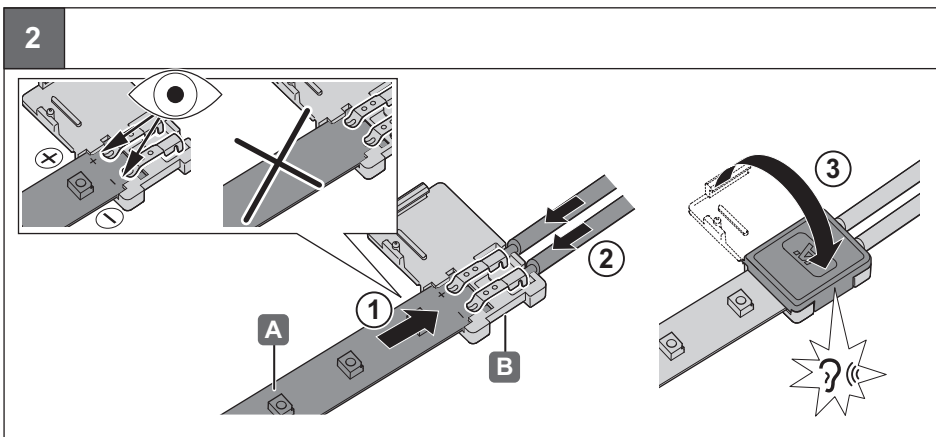

LED 2015

833.73.403	833.73.420
833.73.404	833.73.430
833.73.411	833.73.461

12V System	K	W	T _A			
833.73.461	2700 K	7.1W/m	-20 °C – +35 °C -4 °F – +95 °F	5000 x 10 x 2.4	≥ 5010 x 20 x 12.4	833.74.900
833.73.403	3200 K					833.74.901
833.73.404	4000 K					833.74.913
833.73.411	6500 K					833.74.914
833.73.420	blue					833.74.917
833.73.430	red					833.74.918

732.28.216

12 V / 15 W	X ≤ 2 m
12 V / 20 W	X ≤ 2.6 m
12 V / 30 W	X ≤ 3.9 m
12 V / 60 W	X ≤ 3.9 m

HDE 06/2014

732.26.216

HDE 06/2014