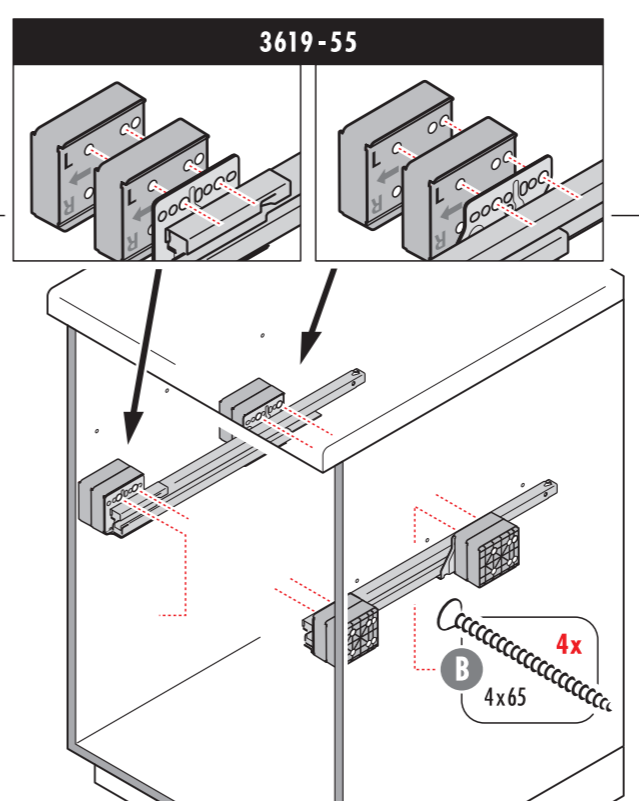

Euro-Cargo

Hailo

3619-50/51

- 4x Grid
- 8x Screw A (4x40)
- 6x Screw C (4x15)
- 10x Screw D (4,5x13)

3619-55

- 8x Grid
- 8x Screw B (4x65)
- 4x Screw E (M6)

3614-97

- 4x Screw B (4x65)
- 2x Nut F (M5)
- 4x Screw G (4x15)