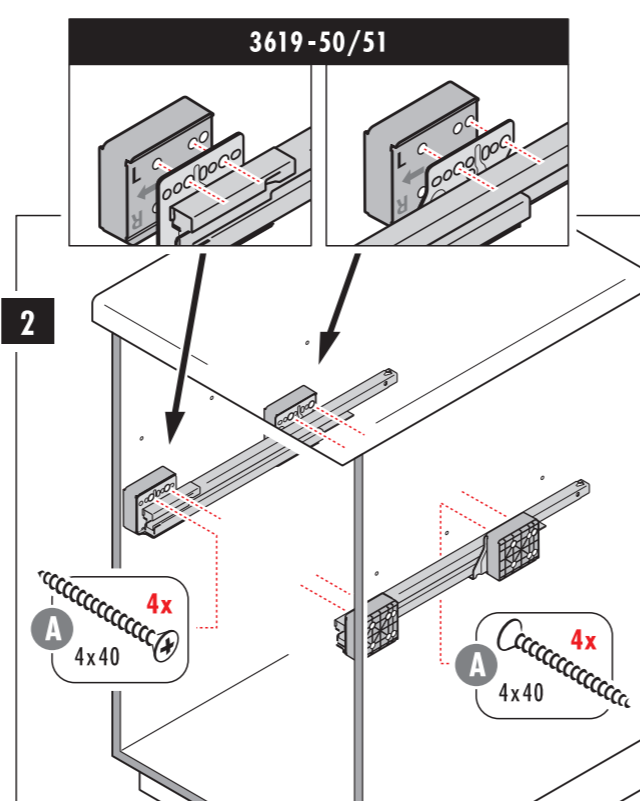

Euro-Cargo

Hailo

3619-50/51

- 4x Grid
- 8x Screw A (4x40)
- 6x Screw C (4x15)
- 10x Screw D (4,5x13)

3619-55

- 8x Grid
- 8x Screw B (4x65)
- 4x Screw E (M6)

3614-97

- 4x Screw B (4x65)
- 2x Nut F (M5)
- 4x Screw G (4x15)