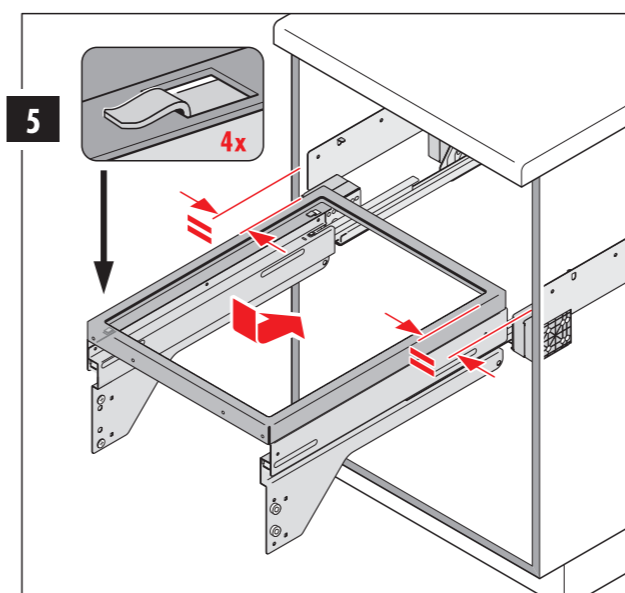

Euro-Cargo

Hailo

3619-50/51

- 4x Grid
- 8x Screw A (4x40)
- 6x Screw C (4x15)
- 10x Screw D (4,5x13)

3619-55

- 8x Grid
- 8x Screw B (4x65)
- 4x Screw E (M6)

3614-97

- 4x Screw B (4x65)
- 2x Nut F (M5)
- 4x Screw G (4x15)