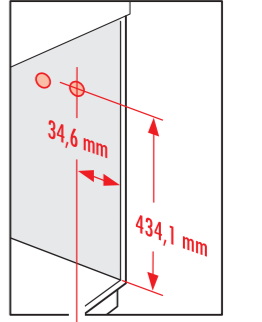

Euro-Cargo

Hailo

3619-50/51

- 4x Grid
- 8x Screw A (4x40)
- 6x Screw C (4x15)
- 10x Screw D (4,5x13)

3619-55

- 8x Grid
- 8x Screw B (4x65)
- 4x Screw E (M6)

3614-97

- 4x Screw B (4x65)
- 2x Nut F (M5)
- 4x Screw G (4x15)