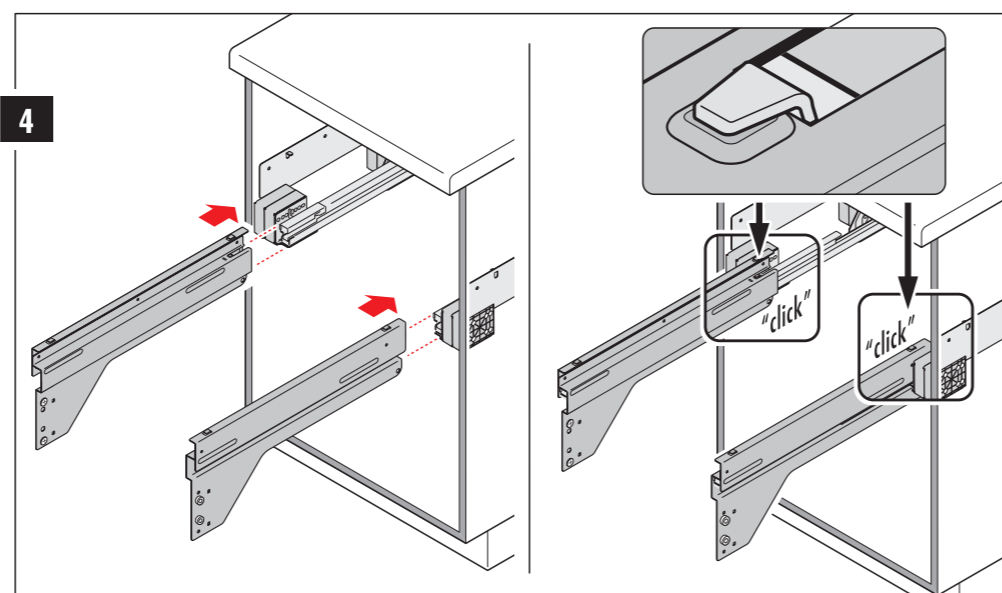

Euro-Cargo

Hailo

3619-50/51

- 4x Grid
- 8x Screw A (4x40)
- 6x Screw C (4x15)
- 10x Screw D (4,5x13)

3619-55

- 8x Grid
- 8x Screw B (4x65)
- 4x Screw E (M6)

3614-97

- 4x Screw B (4x65)
- 2x Nut F (M5)
- 4x Screw G (4x15)