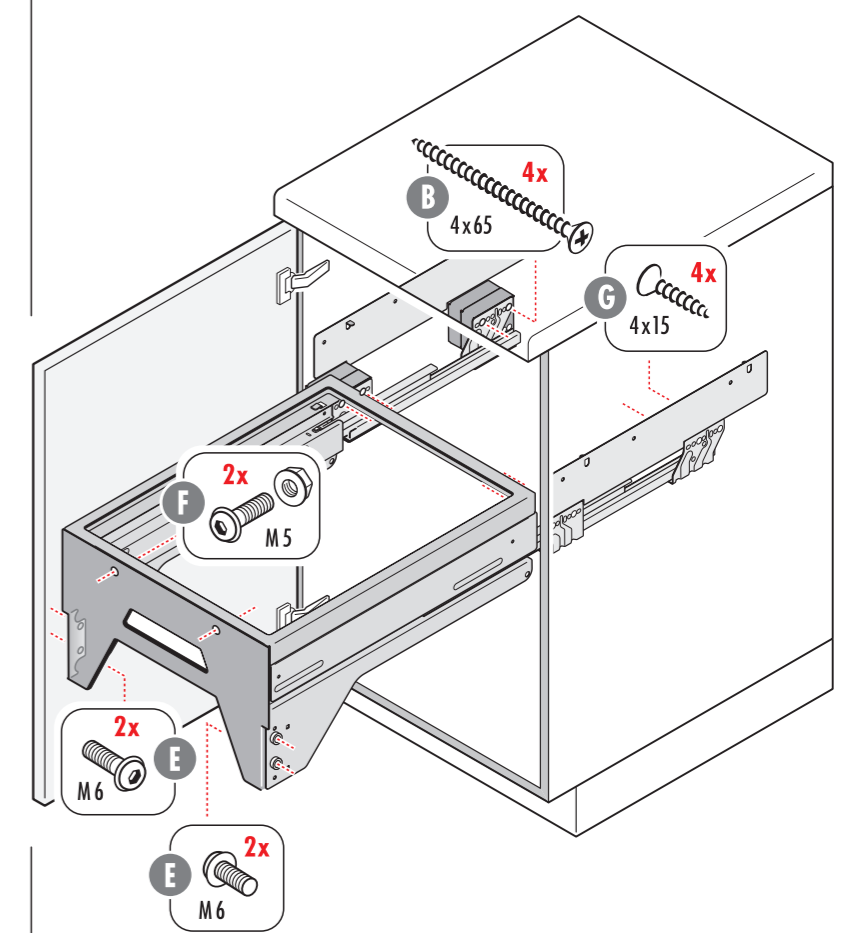

Euro-Cargo

Hailo

3619-50/51

- 4x Grid
- 8x Screw A (4x40)
- 6x Screw C (4x15)
- 10x Screw D (4,5x13)

3619-55

- 8x Grid
- 8x Screw B (4x65)
- 4x Screw E (M6)

3614-97

- 4x Screw B (4x65)
- 2x Nut F (M5)
- 4x Screw G (4x15)