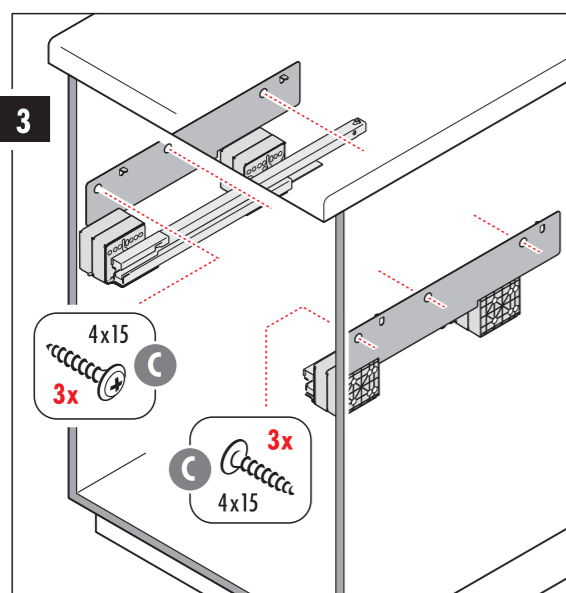

Euro-Cargo

Hailo

3619-50/51

- 4x Grid
- 8x Screw A (4x40)
- 6x Screw C (4x15)
- 10x Screw D (4,5x13)

3619-55

- 8x Grid
- 8x Screw B (4x65)
- 4x Screw E (M6)

3614-97

- 4x Screw B (4x65)
- 2x Nut F (M5)
- 4x Screw G (4x15)