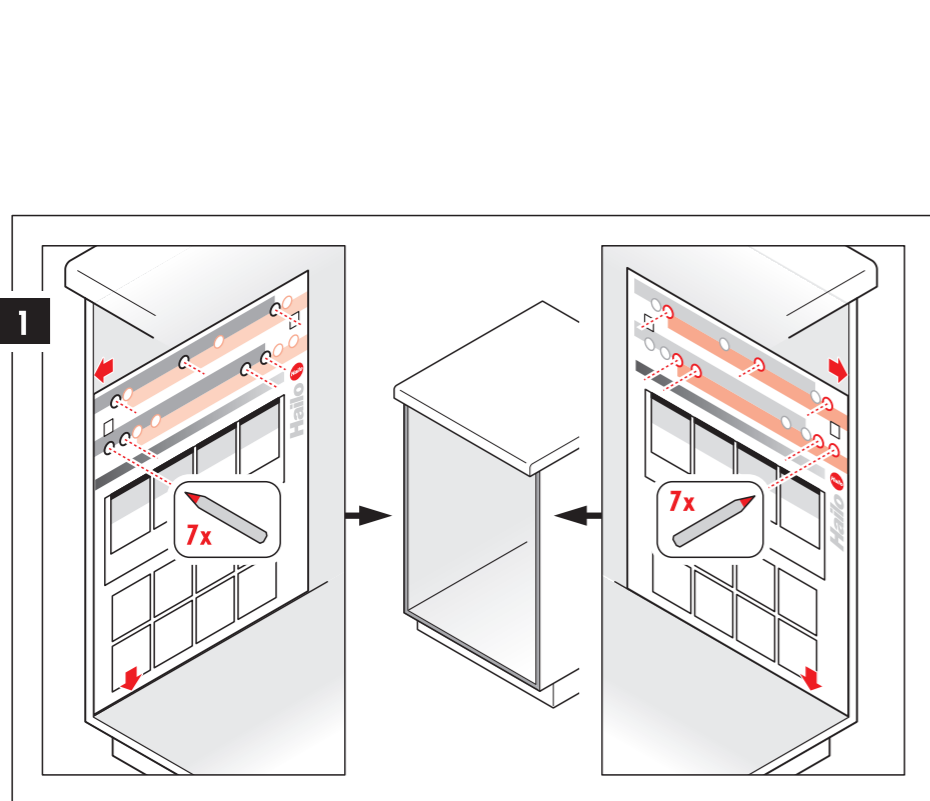

Euro-Cargo

Hailo

3619-50/51

- 4x Grid
- 8x Screw A (4x40)
- 6x Screw C (4x15)
- 10x Screw D (4,5x13)

3619-55

- 8x Grid
- 8x Screw B (4x65)
- 4x Screw E (M6)

3614-97

- 4x Screw B (4x65)
- 2x Nut F (M5)
- 4x Screw G (4x15)